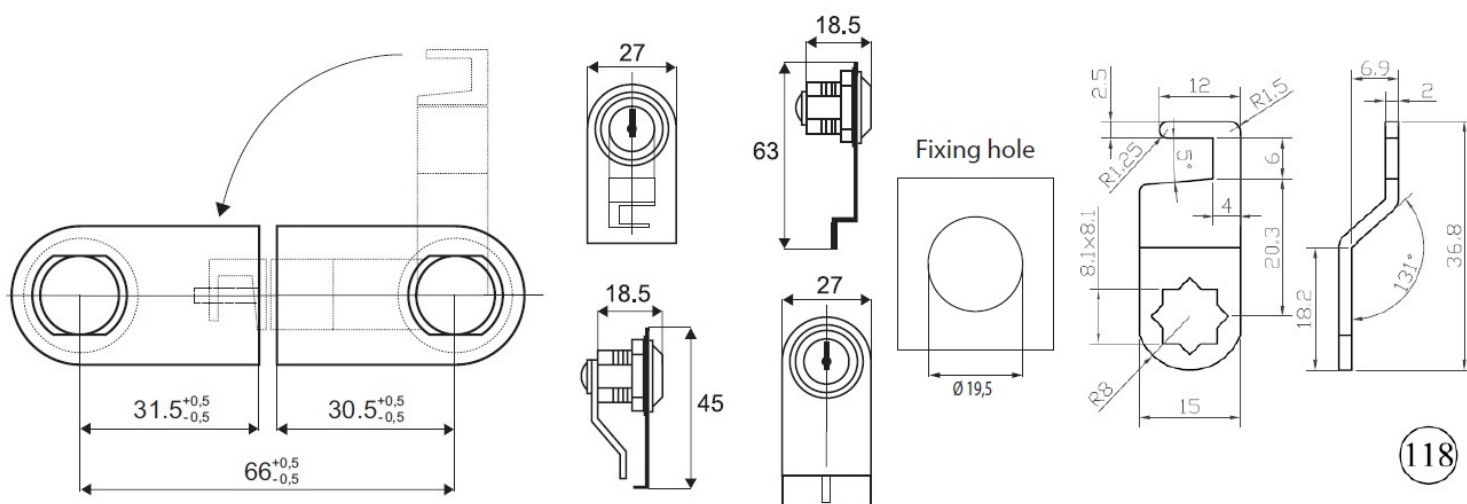

PRODUCT SHEET

Description:

Glass Door Lock "Vitrio", Brass Pl, CK SISO, F/Double Doors

Item number:

14.09.360-0

Units	Box	Carton	HS Code	Barcode
Pcs.	15	150	8301300000	
5704866047791				

118

SISO A/S